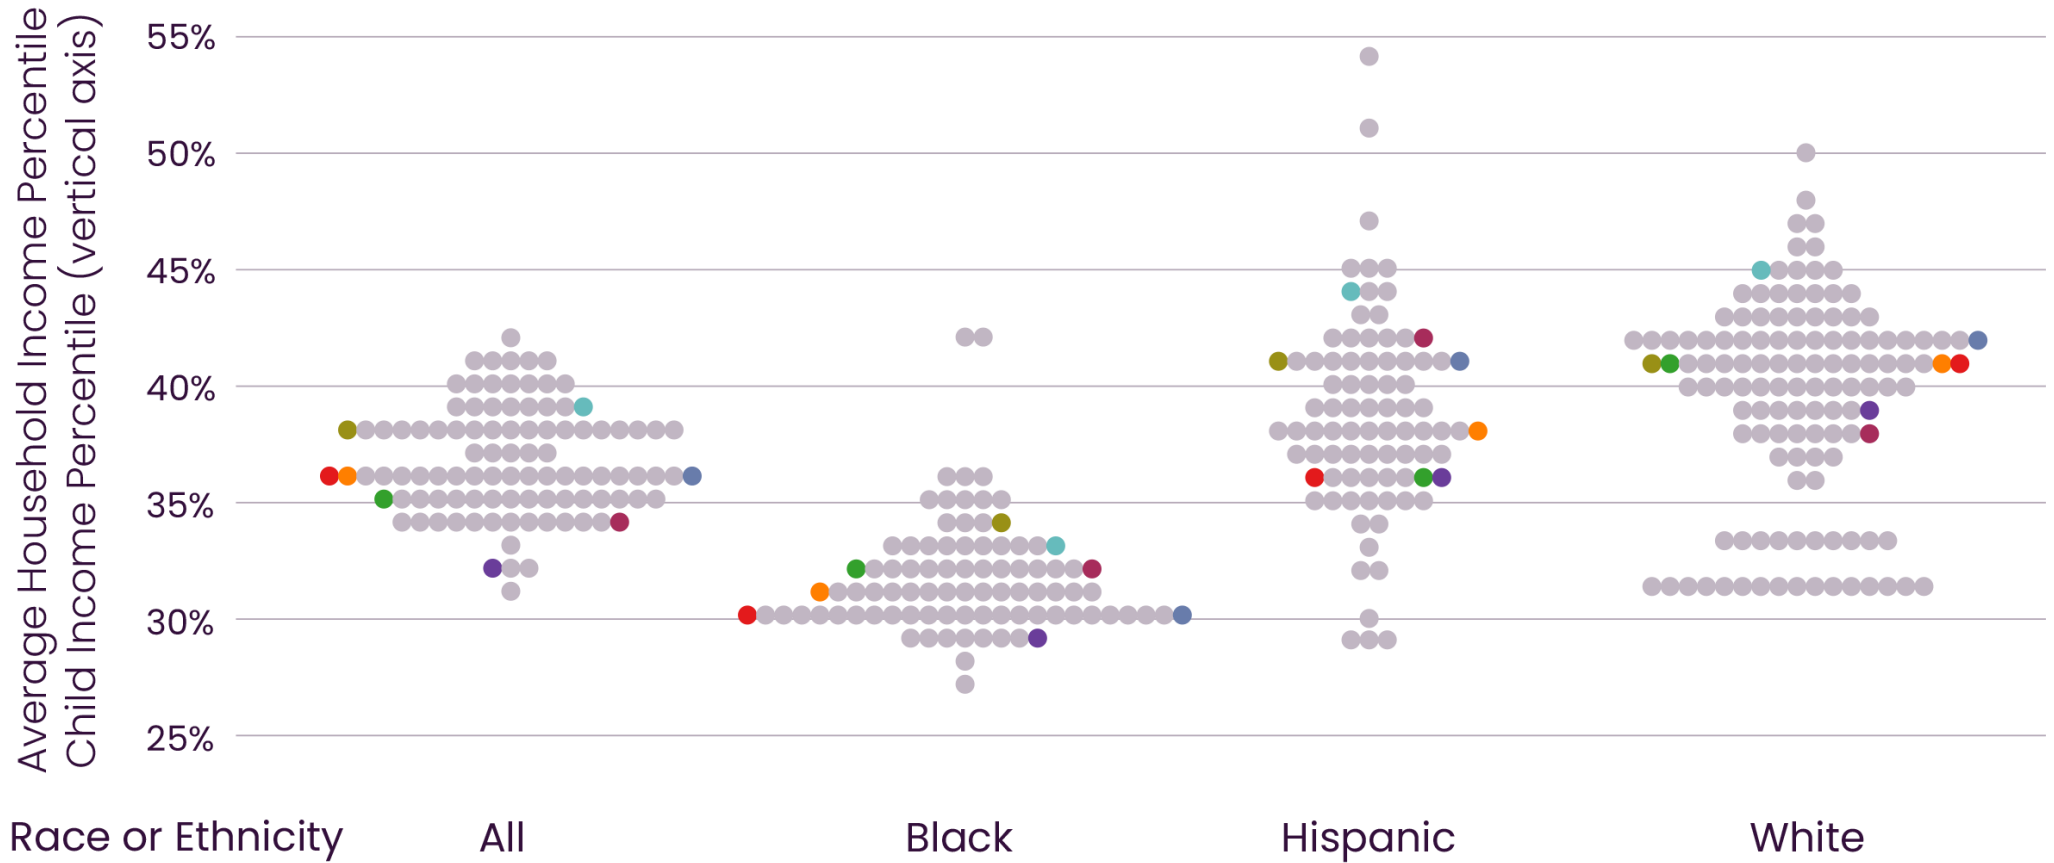

North Carolina's Stagnant Upward Mobility

- County
- Bladen
 - Columbus
 - New Hanover
 - Robeson
 - Other NC Counties
 - Brunswick
 - Duplin
 - Onslow
 - Pender

Cape Fear Earnings

Full-Time Worker Earnings

Full-Time Workers

● = 2,000 Workers