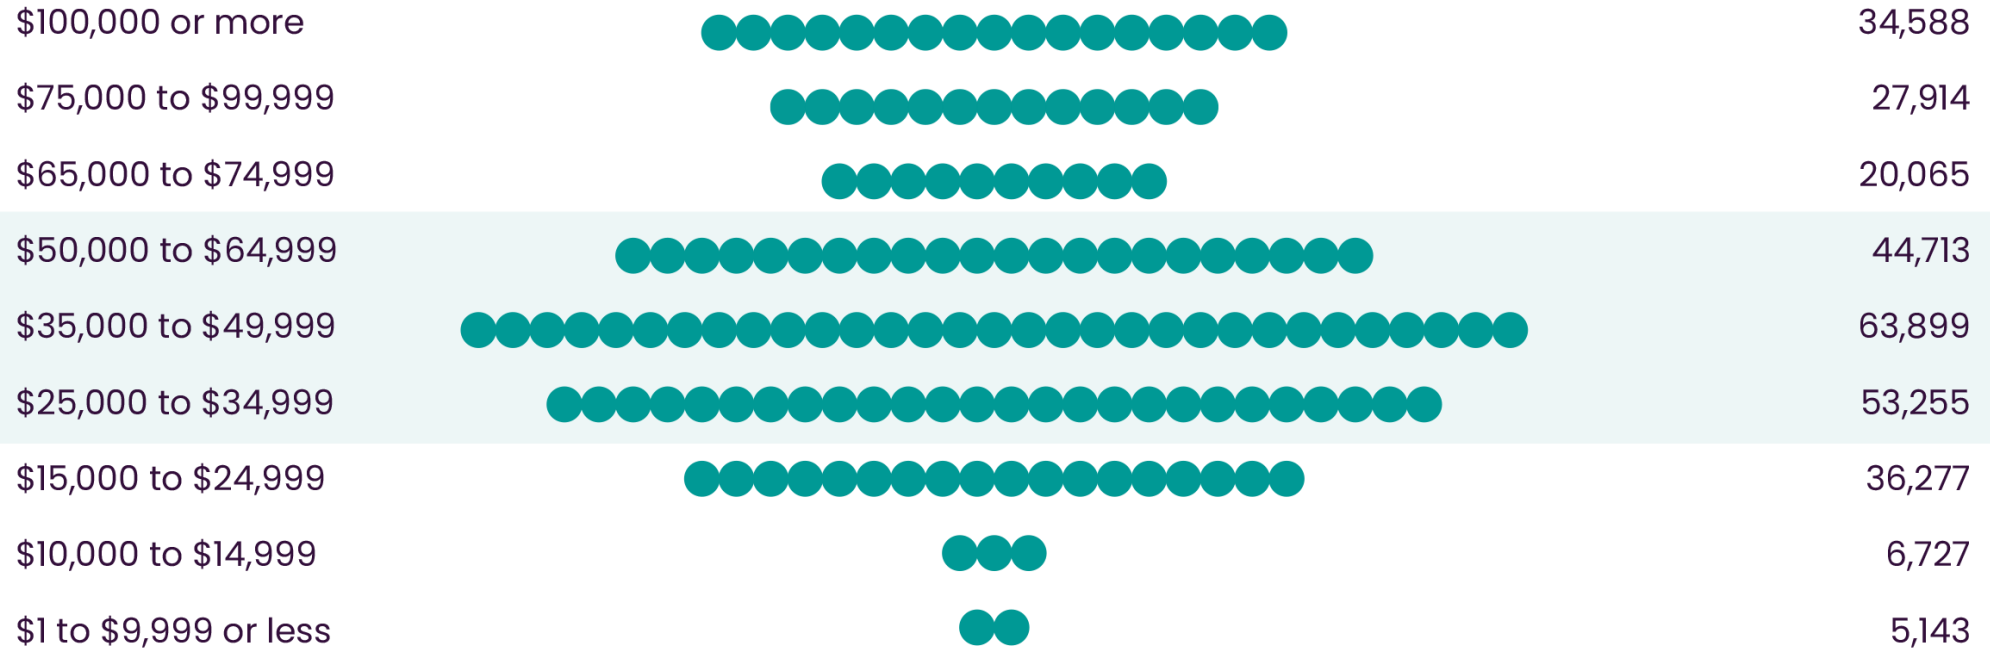

North Carolina's Stagnant Upward Mobility

- County
- Bladen
 - Columbus
 - New Hanover
 - Robeson
 - Other NC Counties
 - Brunswick
 - Duplin
 - Onslow
 - Pender

Cape Fear Earnings

Full-Time Worker Earnings

Full-Time Workers

● = 2,000 Workers